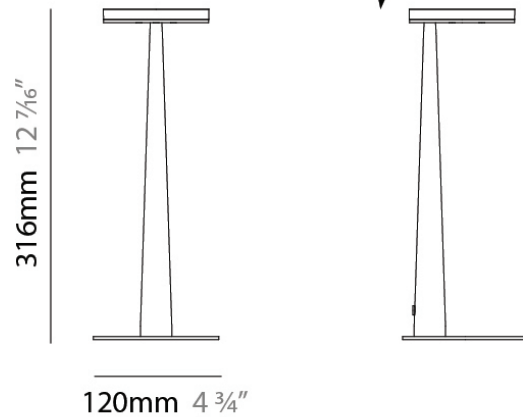

BELLA PORTABLE

D84376R9-BRZ

PROJECT _____

TYPE _____

NOTES _____

QUANTITY _____

DATE _____

GENERAL

Series: Bella
Brand: Panzeri
Division: Design
Mounting Type: Portable
Mounting Location: Table
Subcategory: Task

PHYSICAL

Shape: Abstract
Diameter (mm): 101
Diameter (in): 4
Height (mm): 316
Height (in): 12 7/16
Light Distribution: Adjustable / Direct
Weight (kg): 0.853
Weight (lbs): 1.88
Diffuser: Opal - Acrylic
Fixture Material: Aluminum Die Cast

ELECTRICAL

Lamp Type: LED
Input Wattage (W): 5
Dimming: 5-Step Touch Dimming
Driver Location: Inline Transformer Plug
Input Voltage (V): 120

LED

Number of LEDs: 1
Color Temperature (°K): 2700
Max. Delivered Lumen (lm): 388
Nominal Lumen (lm): 460
CRI: >90 CRI
Lamp Life (hrs): 70000

OPTICAL

Optic°: Diffused
Adjustability: Tilt 50°

RATINGS AND CERTIFICATIONS

Certified By: CSA Certified to UL and CSA Standards
IP rating: IP20

Ø101mm 4"